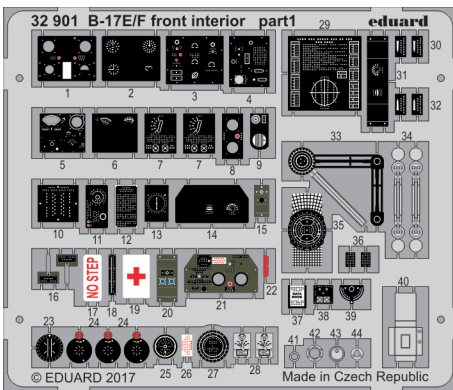

38 39

Aa10 left side
Aa9 left side

Bb9 / Bb10
32 33

Related products: 32 899 B-17E/F bomb rack

Related products: 32 901 B-17E/F front interior

Related products: 32 904 B-17E/F radio compartment