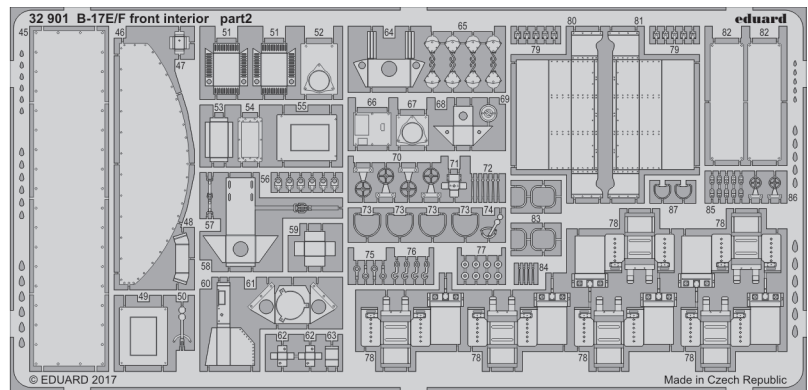

38 39

Aa10 left side
Aa9 left side

Bb9 / Bb10
32 33

Related products: 32 899 B-17E/F bomb rack

Related products: 32 901 B-17E/F front interior

Related products: 32 904 B-17E/F radio compartment