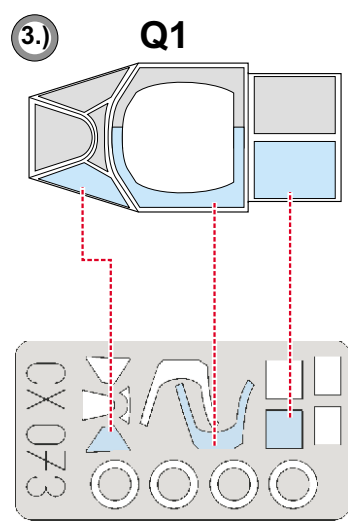

eduard
MASK

Spitfire Mk.IX 1/72

The die-cut mask for accurate canopy frame painting of the
Hasegawa scale 1/72 KIT

CX 073

— - LIQUID MASK

REFERENCES: Aero Detail # 27 - Spermarine Spitfire VI - IX
SAM publication - Merlin powered Spitfires