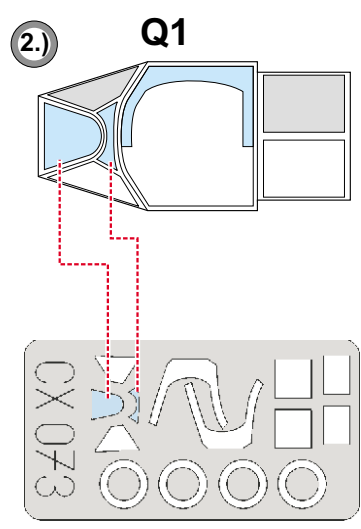

eduard
MASK

Spitfire Mk.IX 1/72

The die-cut mask for accurate canopy frame painting of the
Hasegawa scale 1/72 KIT

CX 073

— - LIQUID MASK

REFERENCES: Aero Detail # 27 - Spermarine Spitfire VI - IX
SAM publication - Merlin powered Spitfires