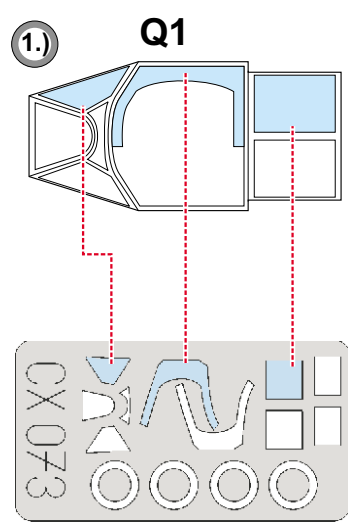

eduard
MASK

Spitfire Mk.IX 1/72

The die-cut mask for accurate canopy frame painting of the
Hasegawa scale 1/72 KIT

CX 073

— - LIQUID MASK

REFERENCES: Aero Detail # 27 - Spermarine Spitfire VI - IX
SAM publication - Merlin powered Spitfires