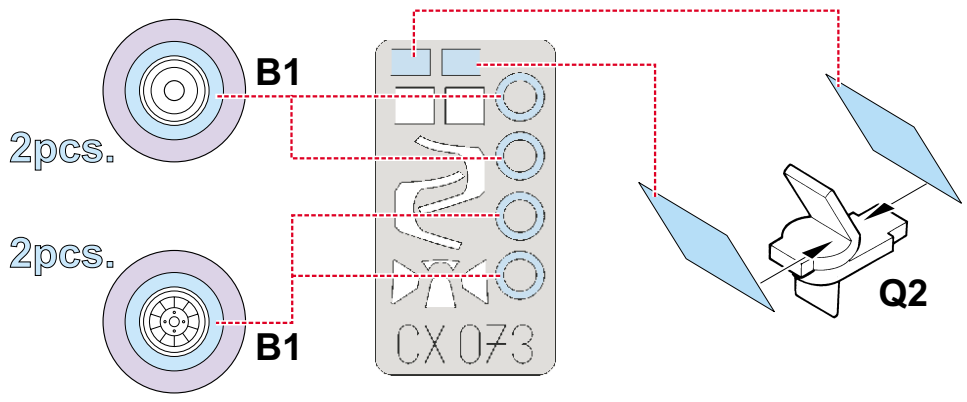

eduard
MASK

Spitfire Mk.IX 1/72

The die-cut mask for accurate canopy frame painting of the
Hasegawa scale 1/72 KIT

CX 073

— - LIQUID MASK

REFERENCES: Aero Detail # 27 - Spermarine Spitfire VI - IX
SAM publication - Merlin powered Spitfires