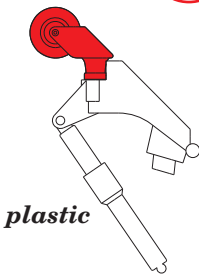

wire
Ø - 0,6mm
l - 47mm

632087

R1

R2 - right wheel
R3 - left wheel

CORRECT POSITION

FRONT

2

plastic

3

plastic

Ø - 1 mm
l - 1,2mm

4

H 12
C 33
FLAT BLACK

R4

H 8
C 8
SILVER

plastic