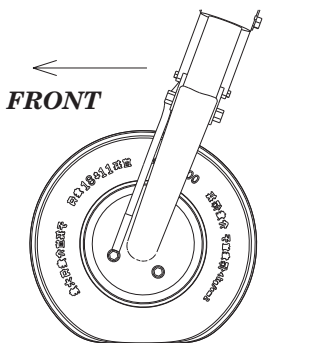

wire
Ø - 0,6mm
l - 47mm

632087

R1

R2 - right wheel
R3 - left wheel

CORRECT POSITION

FRONT

2

plastic