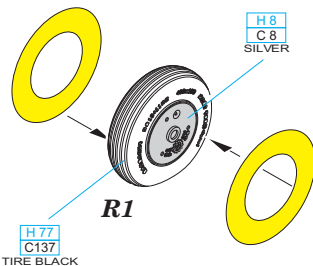

eduard

BEST BRASS RESIN AROUND!

1

H 77
C 137
TIRE BLACK

R1

H 8
C 8
SILVER

R2 □ R3

plastic

wire
Ø - 0,6mm
l - 47mm

632087

R1

R2 - right wheel
R3 - left wheel

CORRECT POSITION

FRONT

2

plastic