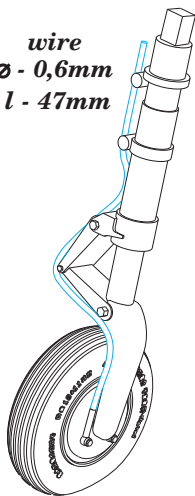

wire
Ø - 0,6mm
l - 47mm

632087

R1

R2 - right wheel
R3 - left wheel

CORRECT POSITION

FRONT

2

plastic

3

plastic

Ø - 1 mm
l - 1,2mm

4

H 12
C 33
FLAT BLACK

R4

H 8
C 8
SILVER

plastic