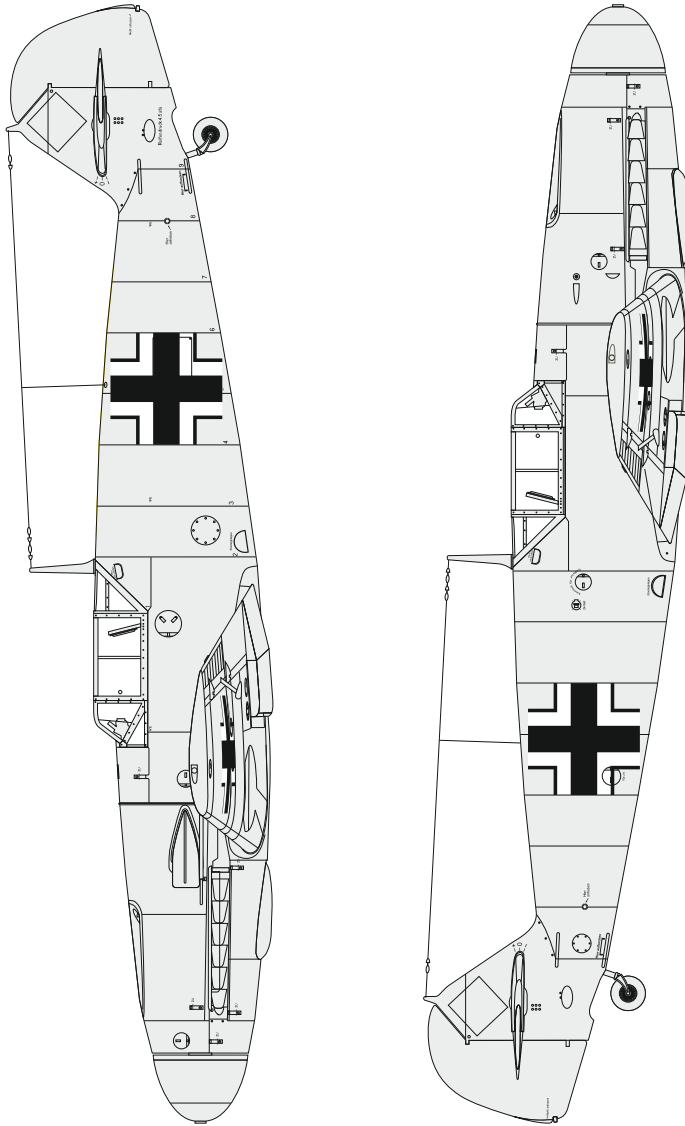

SCALE  
1/48

Bf 109F-2 national insignia

ITEM #  
D48043

DESIGNED EXCLUSIVELY FOR Bf 109F-2 BY EDUARD

Eduard - Model Accessories, 435 21 Obrnice 170,  
Czech Republic

WWW.EDUARD.COM

D48043 Bf 109F-2 national insignia 1/48