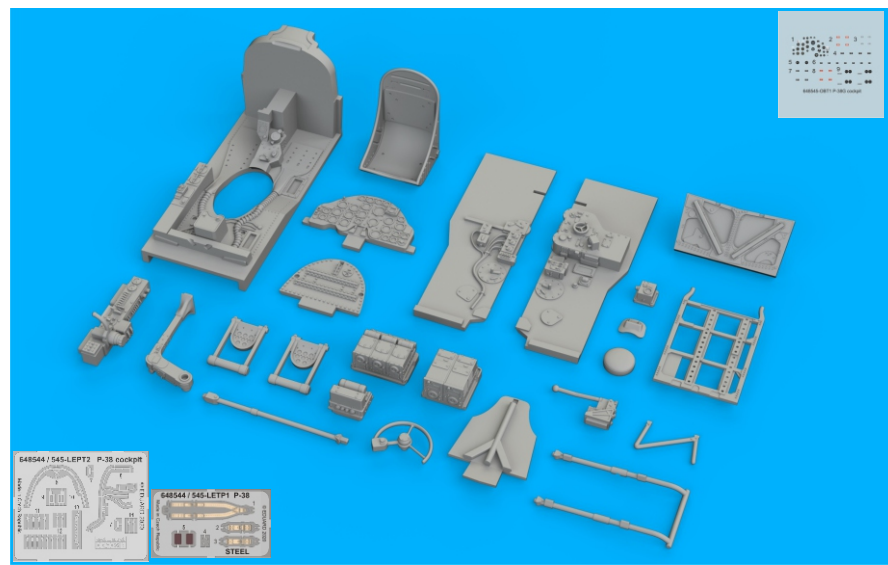

BEST ~~BRASS~~ RESIN AROUND!