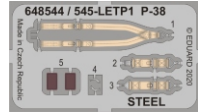

648 545 P-38G cockpit

for Tamiya kit - pro stavebnici Tamiya

1/48 scale

648 545 P-38G cockpit

for Tamiya kit - pro stavebnici Tamiya

1/48

COLOURS			
GSI Creos (GUNZE)		Mr.METAL COLOR	
AQUEOUS	Mr.COLOR		
H 8	C 8	SILVER	
H 12	C 33	FLAT BLACK	
H 13	C 3	RED	
H 47	C 41	RED BROWN	
H 51	C 11	LIGHT GULL GRAY	
H 58	C 27	INTERIOR GREEN	
		MC213	STAINLESS